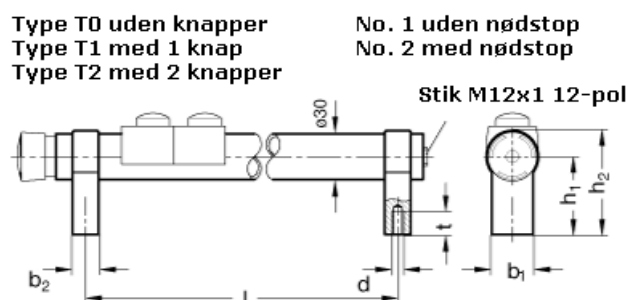

Article number: 201023020021

Description: E+G Tubular handles with switches
GN 331-200-EL-T2-1

Measures

b1 = 27
b2 = 17
d = M 8
h1 = 51
h2 = 68
l = 200
t = 15