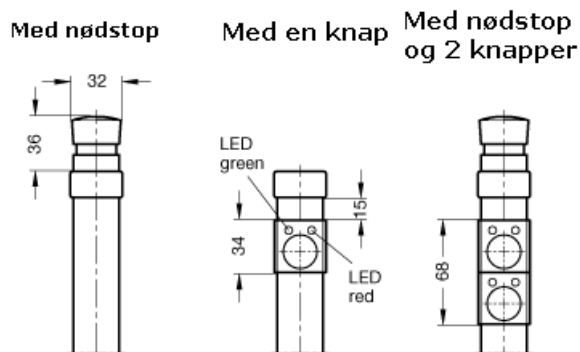

Article number: 201023020021

Description: E+G Tubular handles with switches
GN 331-200-EL-T2-1

Measures

b1 = 27
b2 = 17
d = M 8
h1 = 51
h2 = 68
l = 200
t = 15